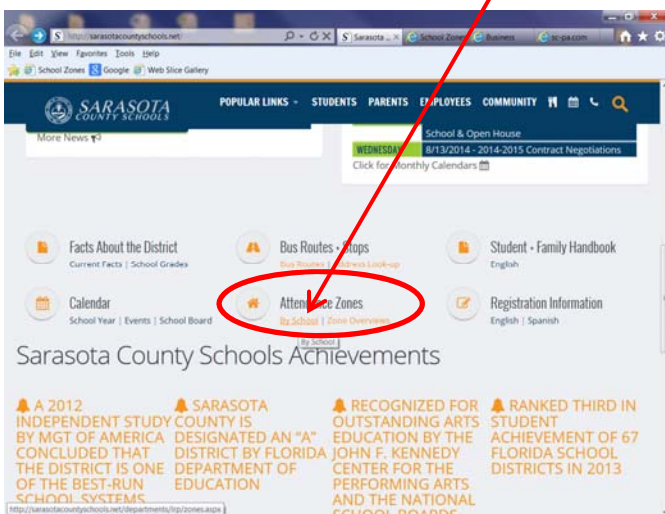

How to look up Sarasota County School Zones

1 Go to www.sarasotacountyschools.net

2 Scroll down on this page and click on Attendance Zones By School

3 Now click on Search by Address

4 A new page will open. This is where you type in the street address. When this field populates, click on the correct listing.