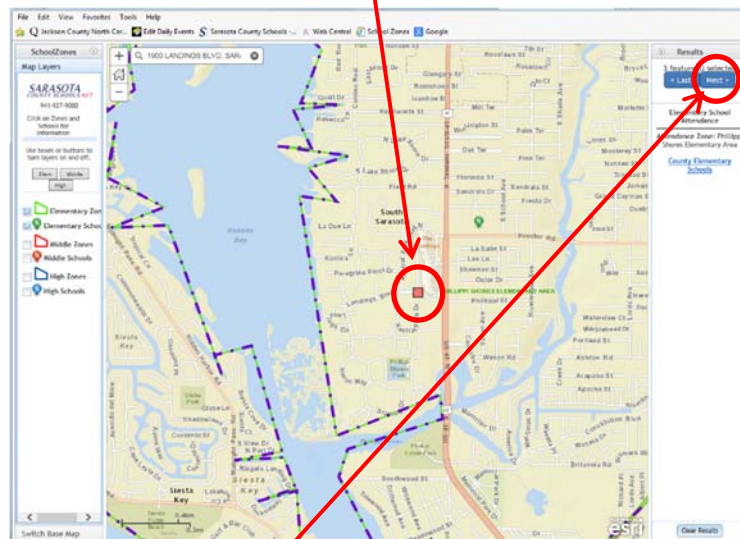

How to look up Sarasota County School Zones

1 Go to www.sarasotacountyschools.net

2 Scroll down on this page and click on Attendance Zones By School

3 Now click on Search by Address

4 A new page will open. This is where you type in the street address. When this field populates, click on the correct listing.

5 After you click on the correct listing the map will zoom to the address and a Results column will open on the right of the page and will show the schools for that address.

6 If you click on next it will show you the elementary, middle and high schools for that address.