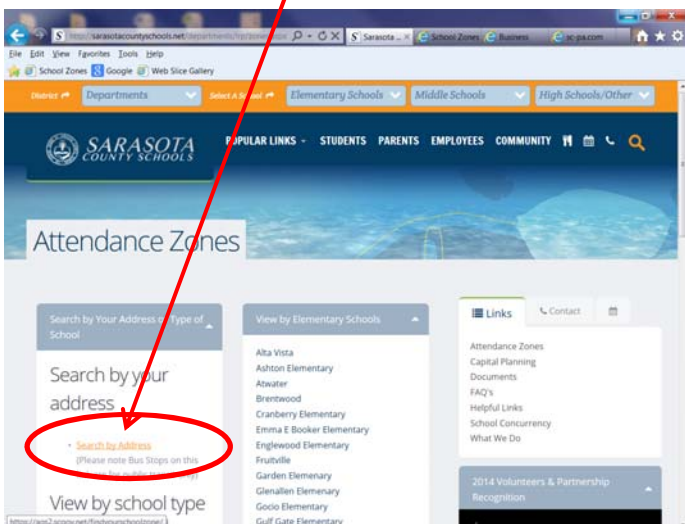

How to look up Sarasota County School Zones

1 Go to www.sarasotacountyschools.net

2 Scroll down on this page and click on Attendance Zones By School

3 Now click on Search by Address

4 A new page will open. This is where you type in the street address. When this field populates, click on the correct listing.

5 After you click on the correct listing the map will zoom to the address and a Results column will open on the right of the page and will show the schools for that address.

6 If you click on next it will show you the elementary, middle and high schools for that address.