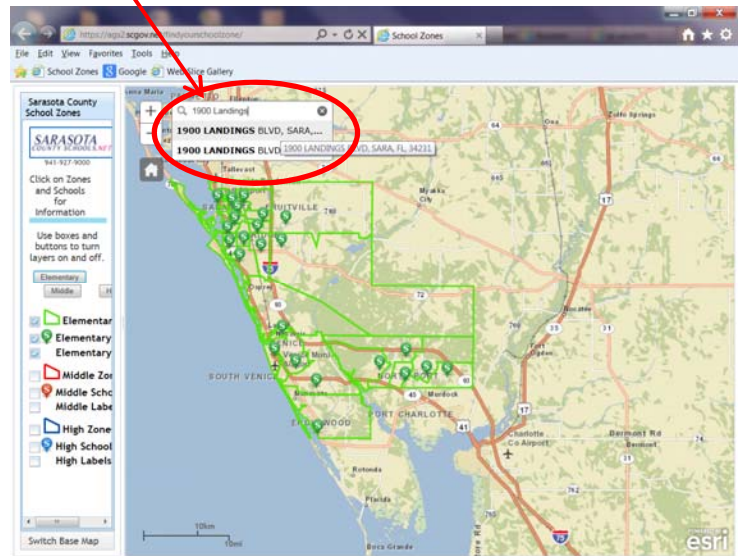

How to look up Sarasota County School Zones

1 Go to www.sarasotacountyschools.net

2 Scroll down on this page and click on Attendance Zones By School

3 Now click on Search by Address

4 A new page will open. This is where you type in the street address. When this field populates, click on the correct listing.

5 After you click on the correct listing the map will zoom to the address and a Results column will open on the right of the page and will show the schools for that address.

6 If you click on next it will show you the elementary, middle and high schools for that address.