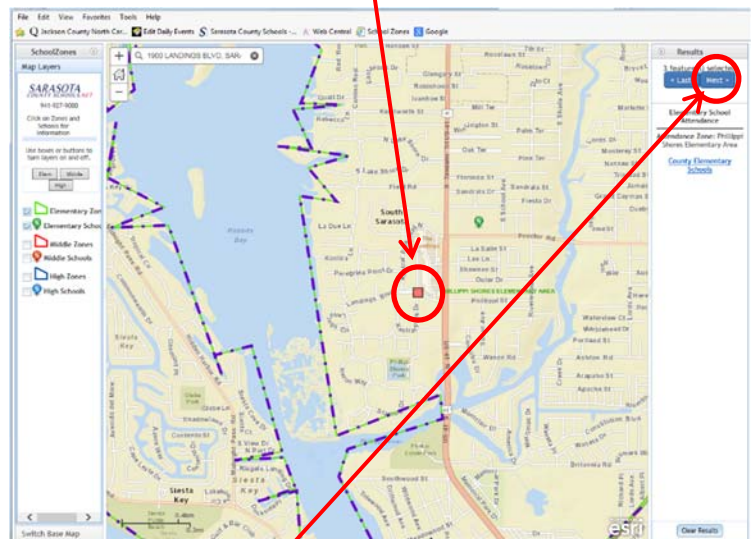

How to look up Sarasota County School Zones

1 Go to www.sarasotacountyschools.net

2 Scroll down on this page and click on **Attendance Zones By School**

3 Now click on **Search by Address**

4 A new page will open. This is where you type in the street address. When this field populates, click on the correct listing.

5 After you click on the correct listing the map will zoom to the address and a Results column will open on the right of the page and will show the schools for that address.

6 If you click on next it will show you the elementary, middle and high schools for that address.