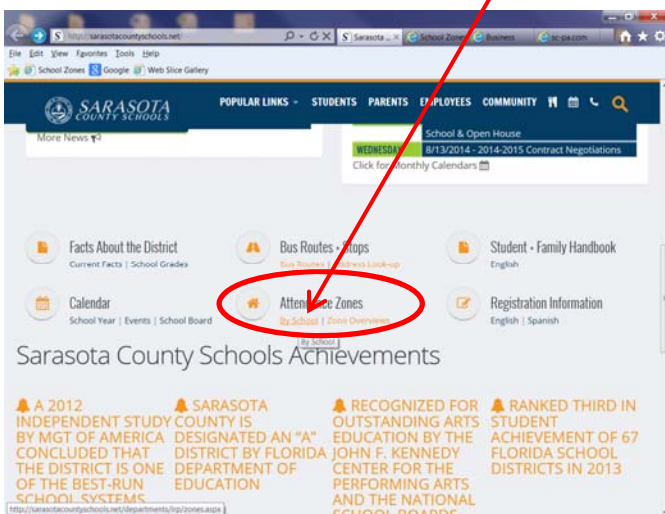

How to look up Sarasota County School Zones

1 Go to www.sarasotacountyschools.net

2 Scroll down on this page and click on **Attendance Zones By School**

3 Now click on **Search by Address**

4 A new page will open. This is where you type in the street address. When this field populates, click on the correct listing.