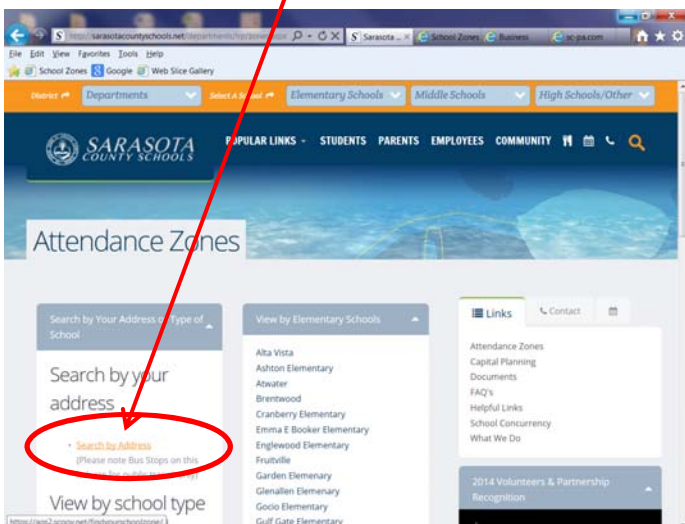

How to look up Sarasota County School Zones

1 Go to www.sarasotacountyschools.net

2 Scroll down on this page and click on **Attendance Zones By School**

3 Now click on **Search by Address**

4 A new page will open. This is where you type in the street address. When this field populates, click on the correct listing.

5 After you click on the correct listing the map will zoom to the address and a Results column will open on the right of the page and will show the schools for that address.

6 If you click on next it will show you the elementary, middle and high schools for that address.