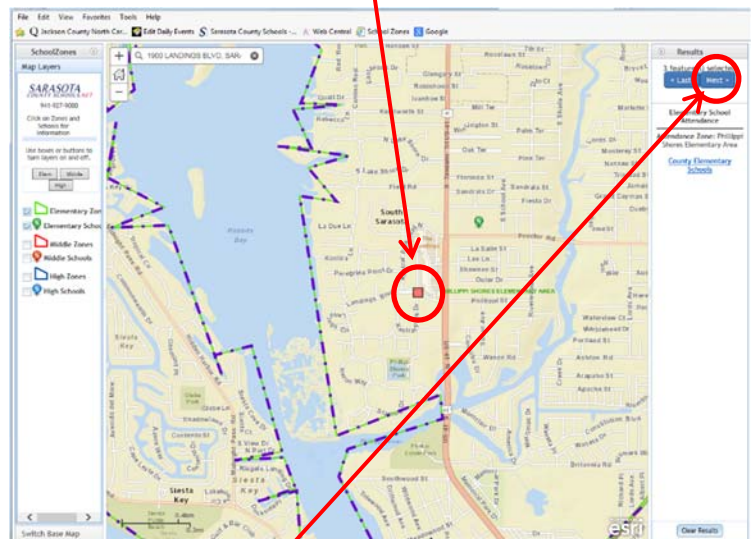

How to look up Sarasota County School Zones

1 Go to www.sarasotacountyschools.net

2 Scroll down on this page and click on Attendance Zones By School

3 Now click on Search by Address

4 A new page will open. This is where you type in the street address. When this field populates, click on the correct listing.

5 After you click on the correct listing the map will zoom to the address and a Results column will open on the right of the page and will show the schools for that address.

6 If you click on next it will show you the elementary, middle and high schools for that address.