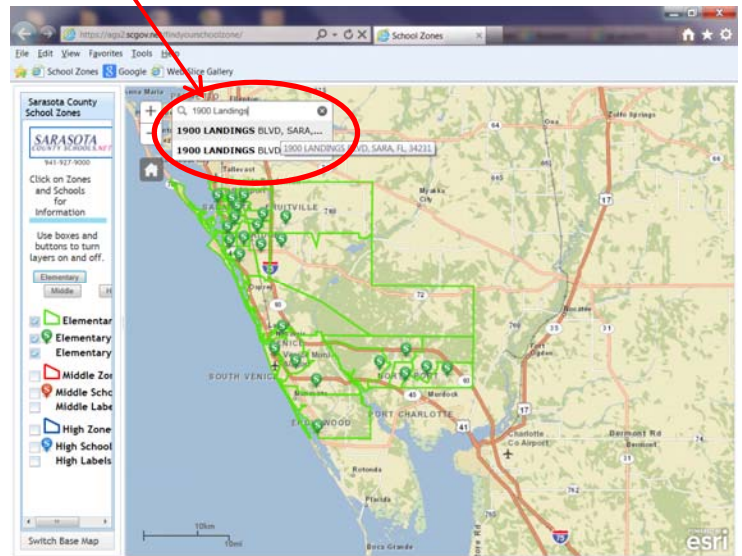

How to look up Sarasota County School Zones

1 Go to www.sarasotacountyschools.net

2 Scroll down on this page and click on **Attendance Zones By School**

3 Now click on **Search by Address**

4 A new page will open. This is where you type in the street address. When this field populates, click on the correct listing.

5 After you click on the correct listing the map will zoom to the address and a Results column will open on the right of the page and will show the schools for that address.

6 If you click on next it will show you the elementary, middle and high schools for that address.