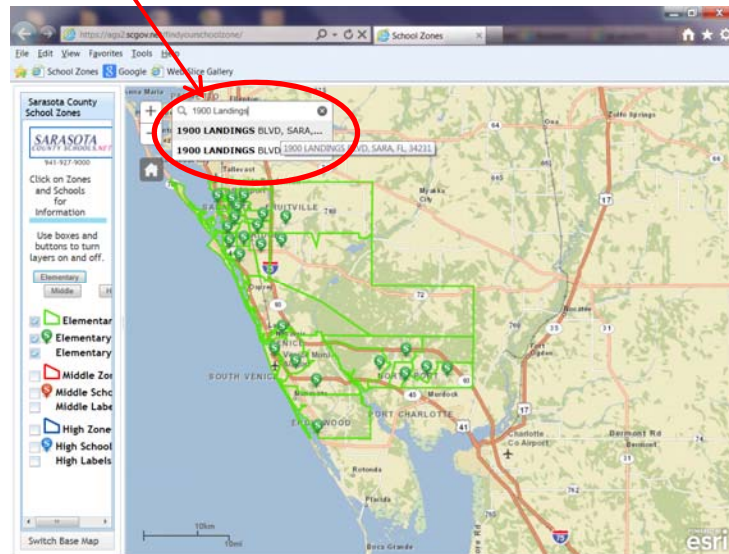

How to look up Sarasota County School Zones

1 Go to www.sarasotacountyschools.net

2 Scroll down on this page and click on Attendance Zones By School

3 Now click on Search by Address

4 A new page will open. This is where you type in the street address. When this field populates, click on the correct listing.

5 After you click on the correct listing the map will zoom to the address and a Results column will open on the right of the page and will show the schools for that address.

6 If you click on next it will show you the elementary, middle and high schools for that address.